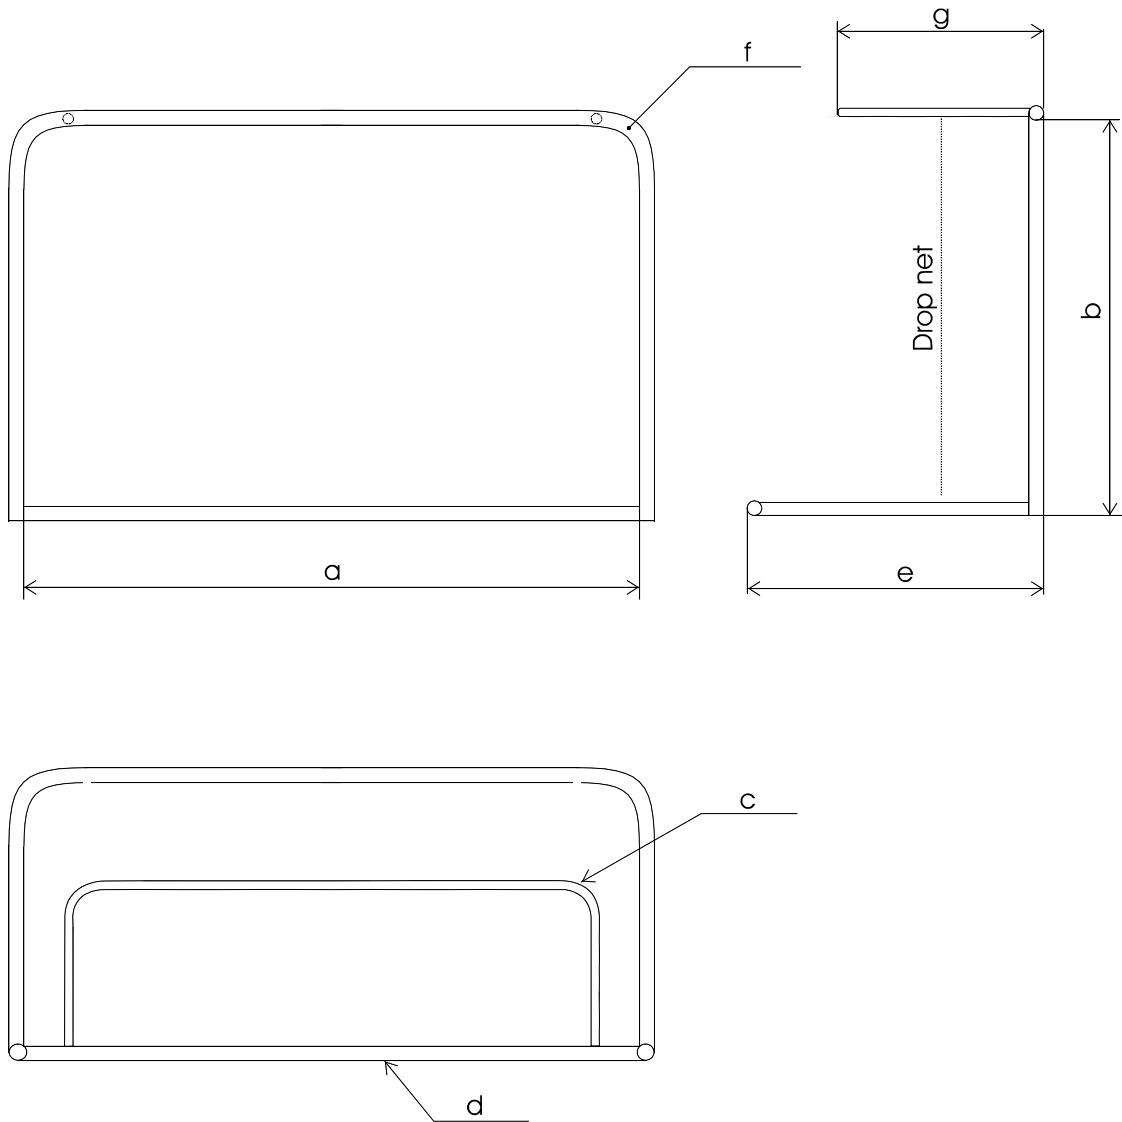

Drawn by <b>L-Å H</b>	Inspected by	Approved by	Remarks	Replaces 040623, ver 5	Version <b>6</b>
<b>SP Swedish National Testing and Research Institute</b> Chemistry and Materials Technology Section for Polymer Technology Box 857 501 15 BORÅS, Sweden			Title <b>Floorball goal</b>	Drawn <b>060315</b>	Drawing no. <b>SPCR 011-12e</b>

Drawn by <b>L-Å H</b>	Inspected by	Approved by	Remarks	Replaces 040623, ver 5	Version <b>6</b>
<b>SP Swedish National Testing and Research Institute</b> Chemistry and Materials Technology Section for Polymer Technology Box 857 501 15 BORÅS, Sweden			Title <b>Floorball goal</b>	Drawn <b>060315</b> Drawing no. <b>SPM 1506-22e</b>	